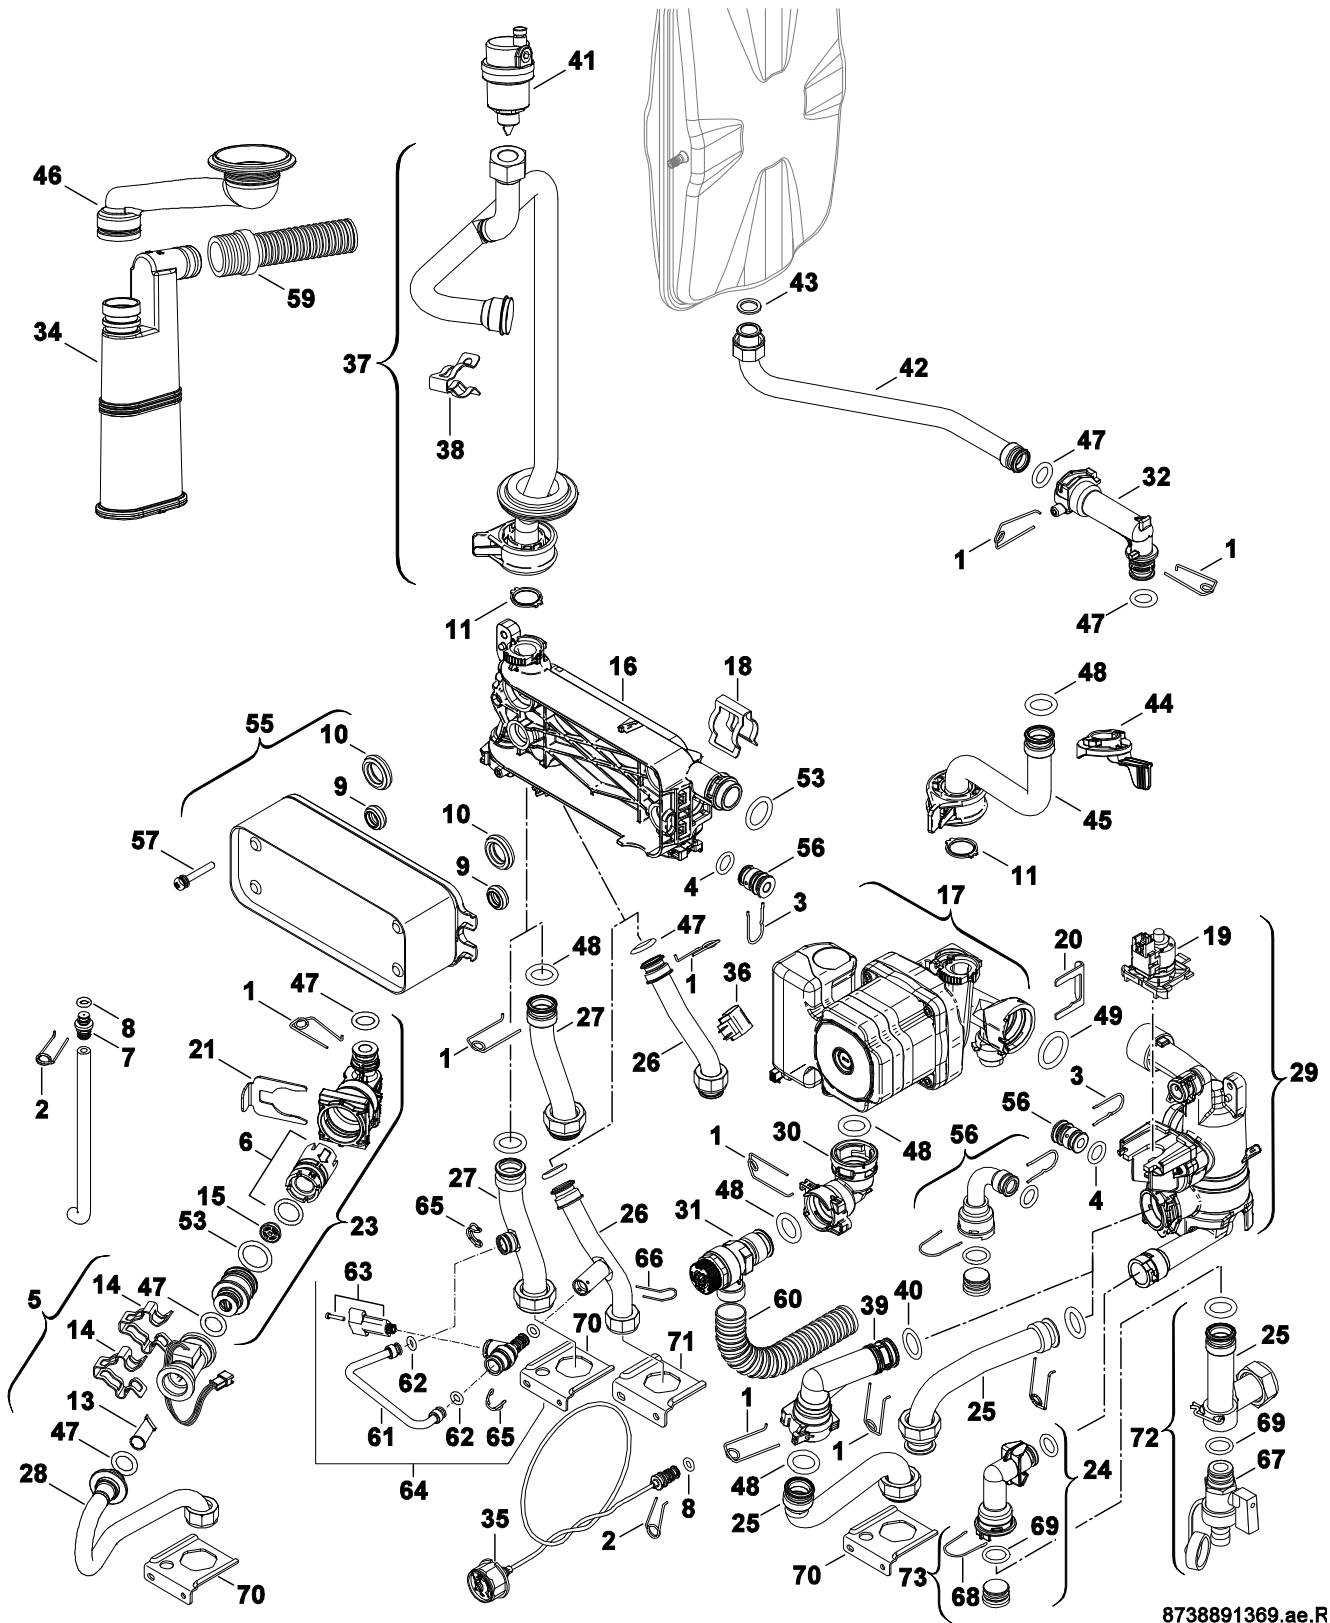

Ersatzteilliste
Spare parts list

8738891369.ae.R

5
A

Hydraulikblock
Hydraulic block
Гидроблок

GB072 14-24(K)