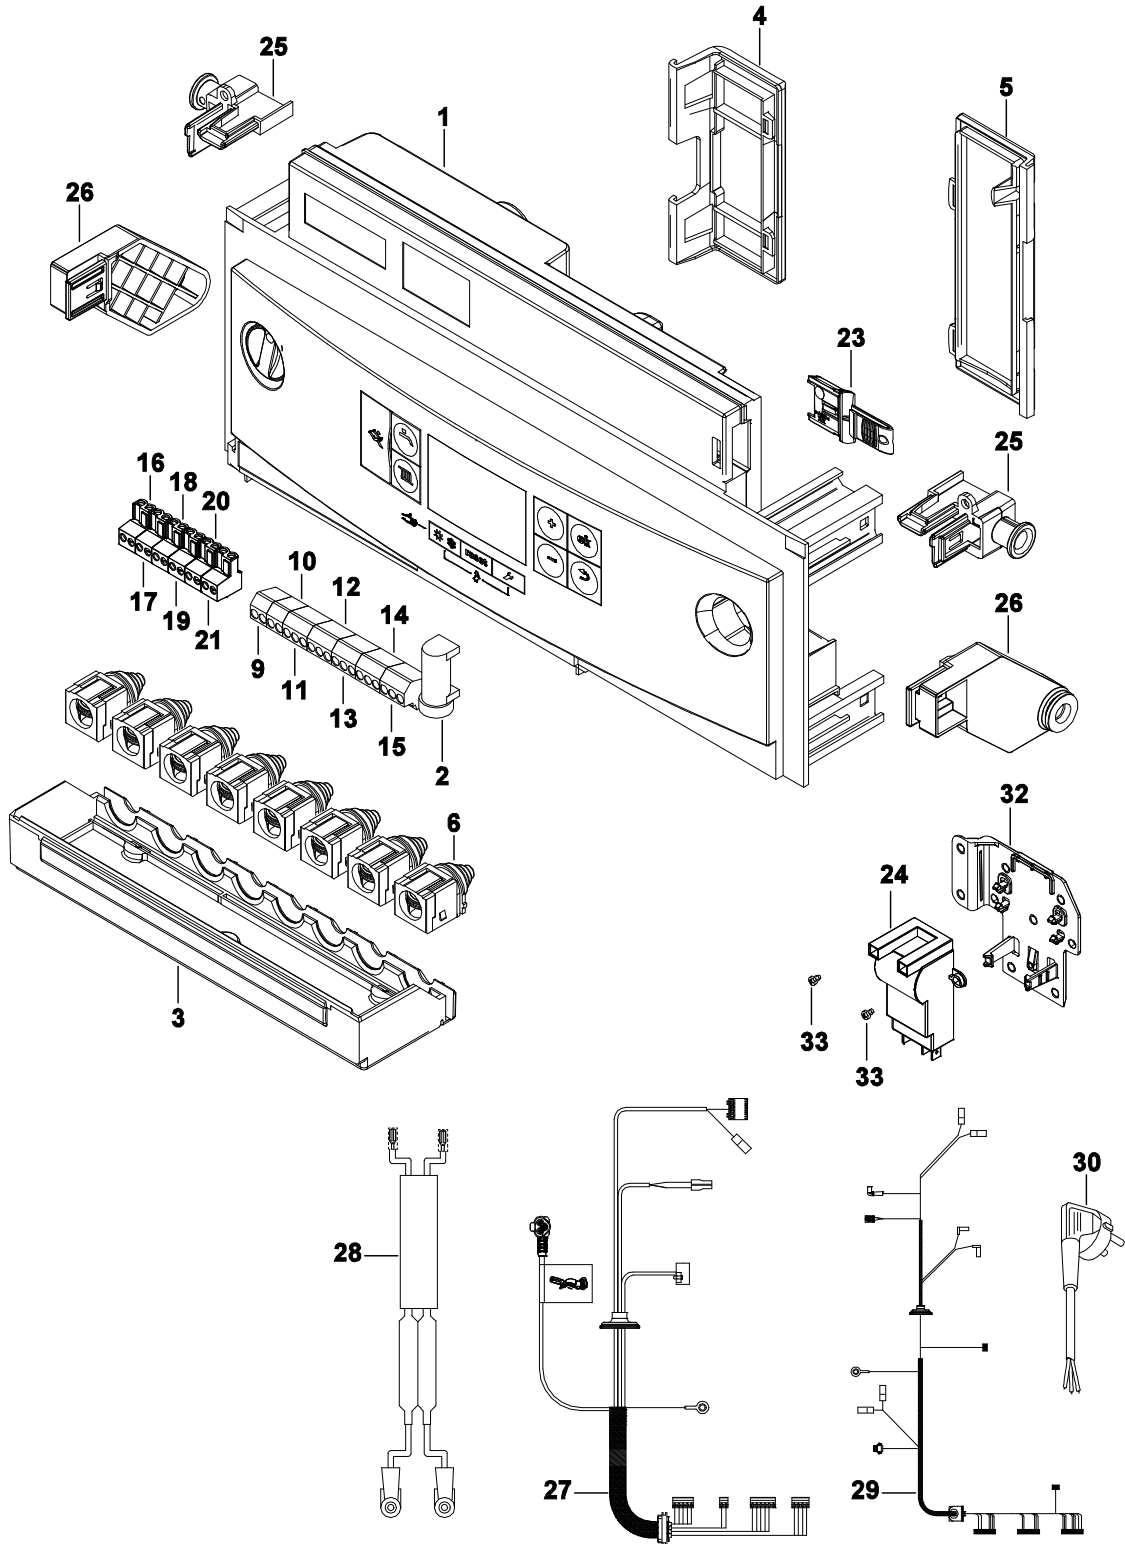

Ersatzteilliste
Spare parts list

8738890823.ad.

Schaltkasten
Control box
Блок управления

6

GB072 14-24(K)