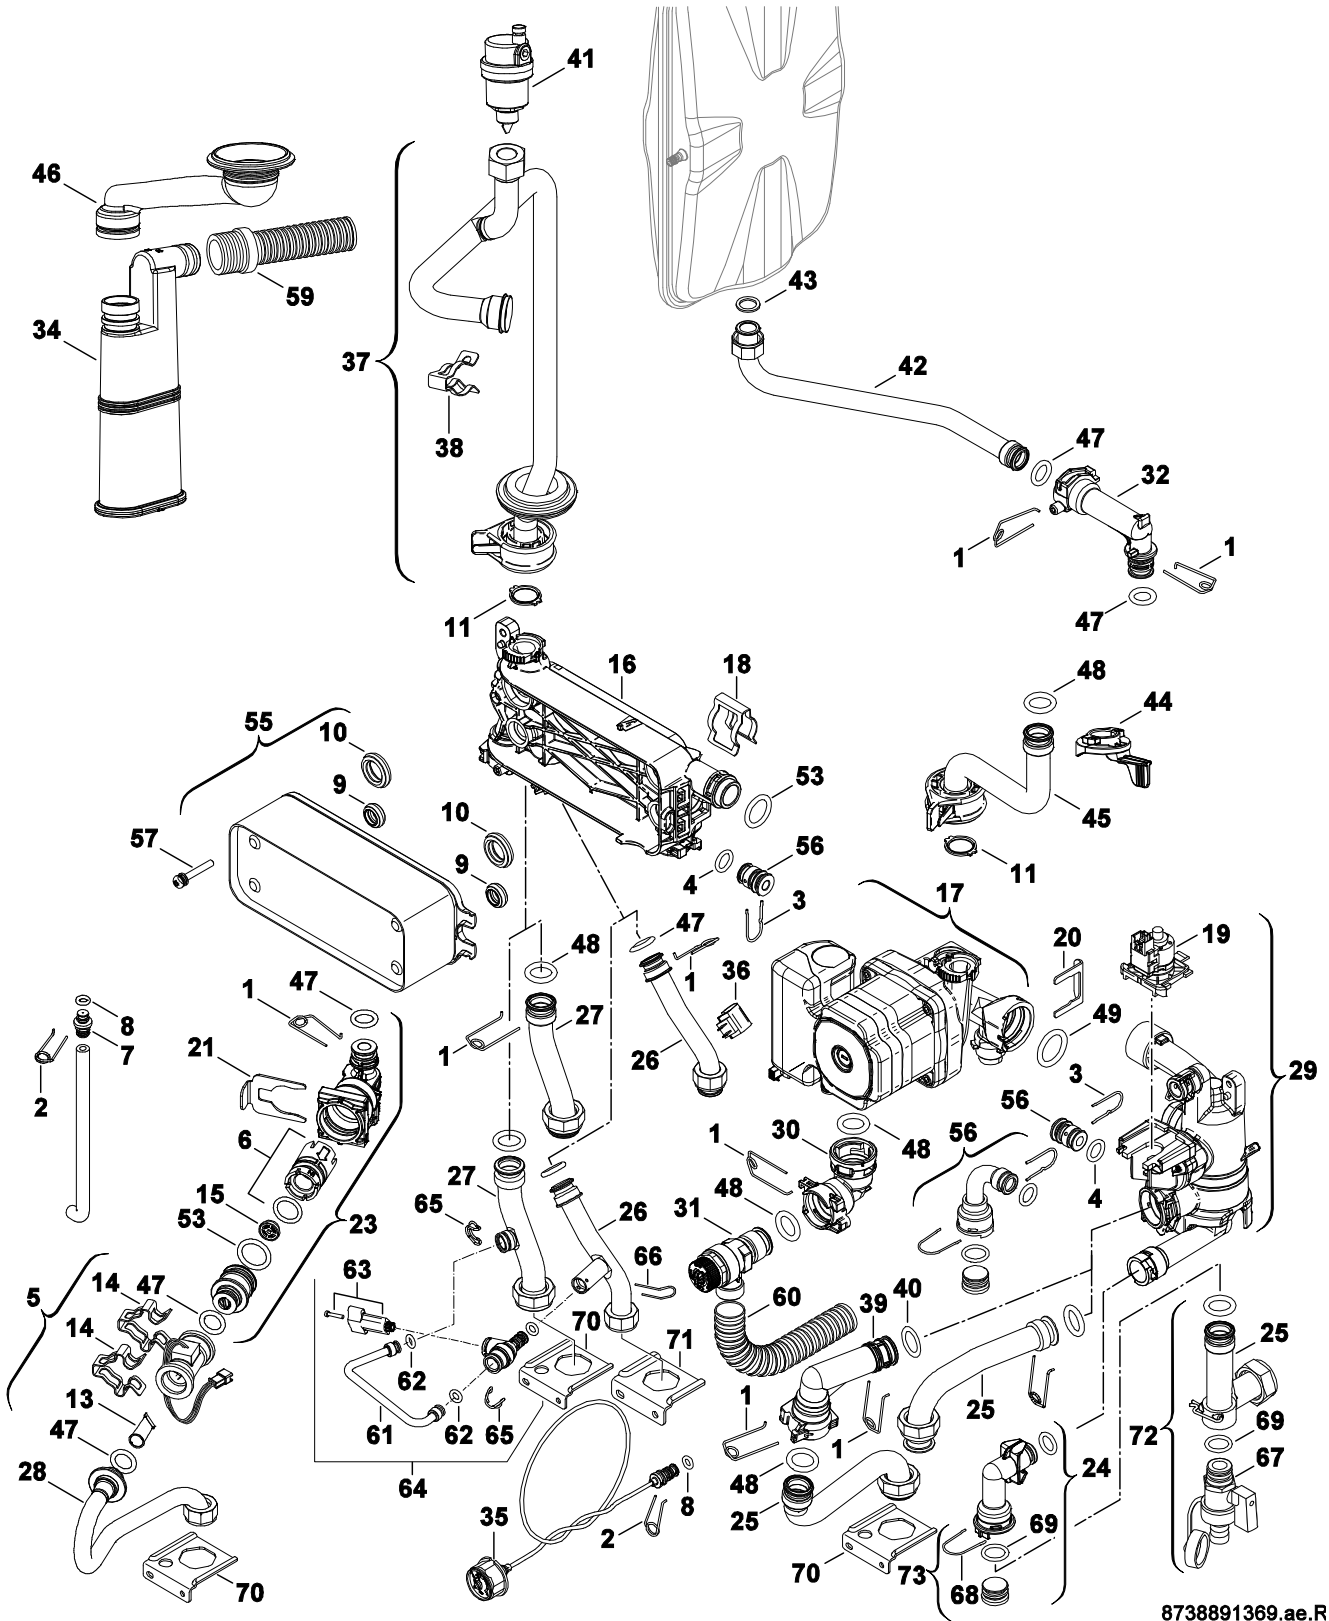

Ersatzteilliste
Spare parts list

8738891369.ae.R

5
Hydraulikblock
Hydraulic block
Гидроблок
A

GB072 14-24(K)