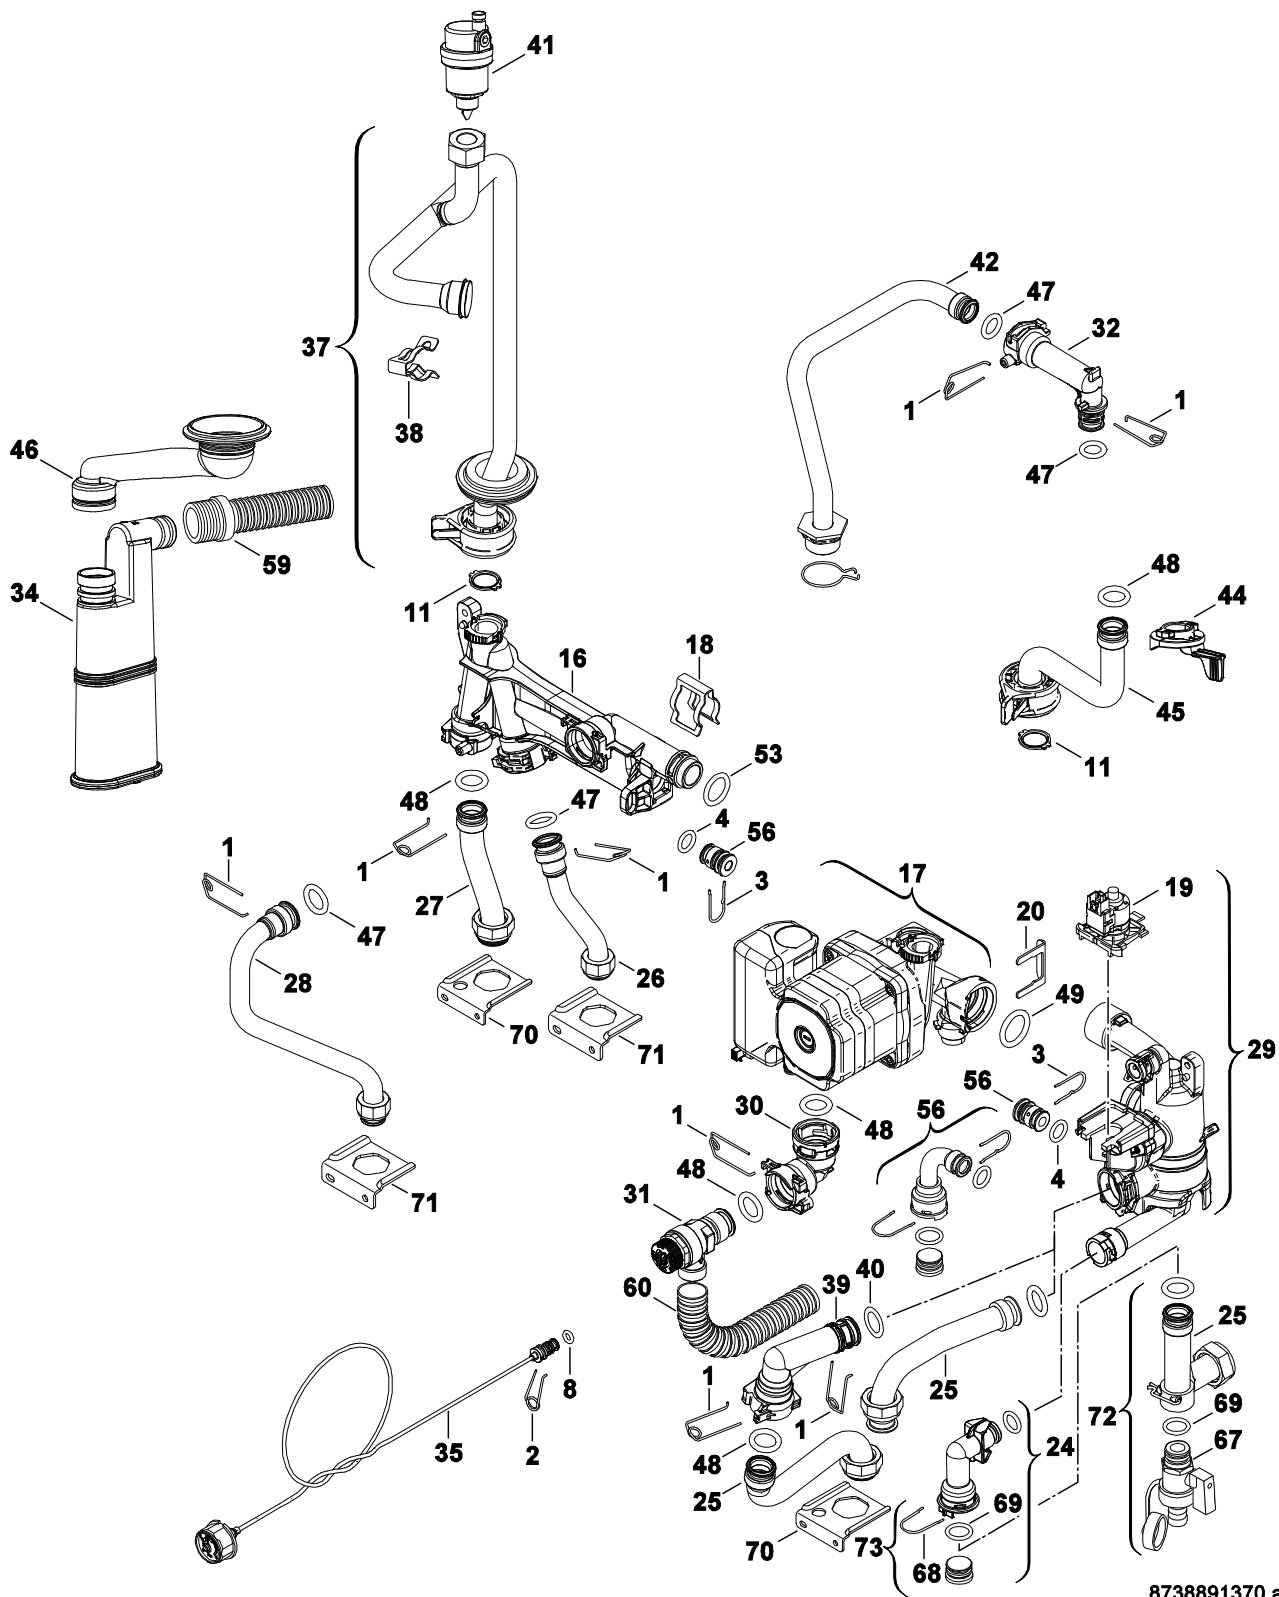

Ersatzteilliste
Spare parts list

8738891370.ac.

5 Hydraulikblock
Hydraulic block
Гидроблок

GB072 14-24(K)

B