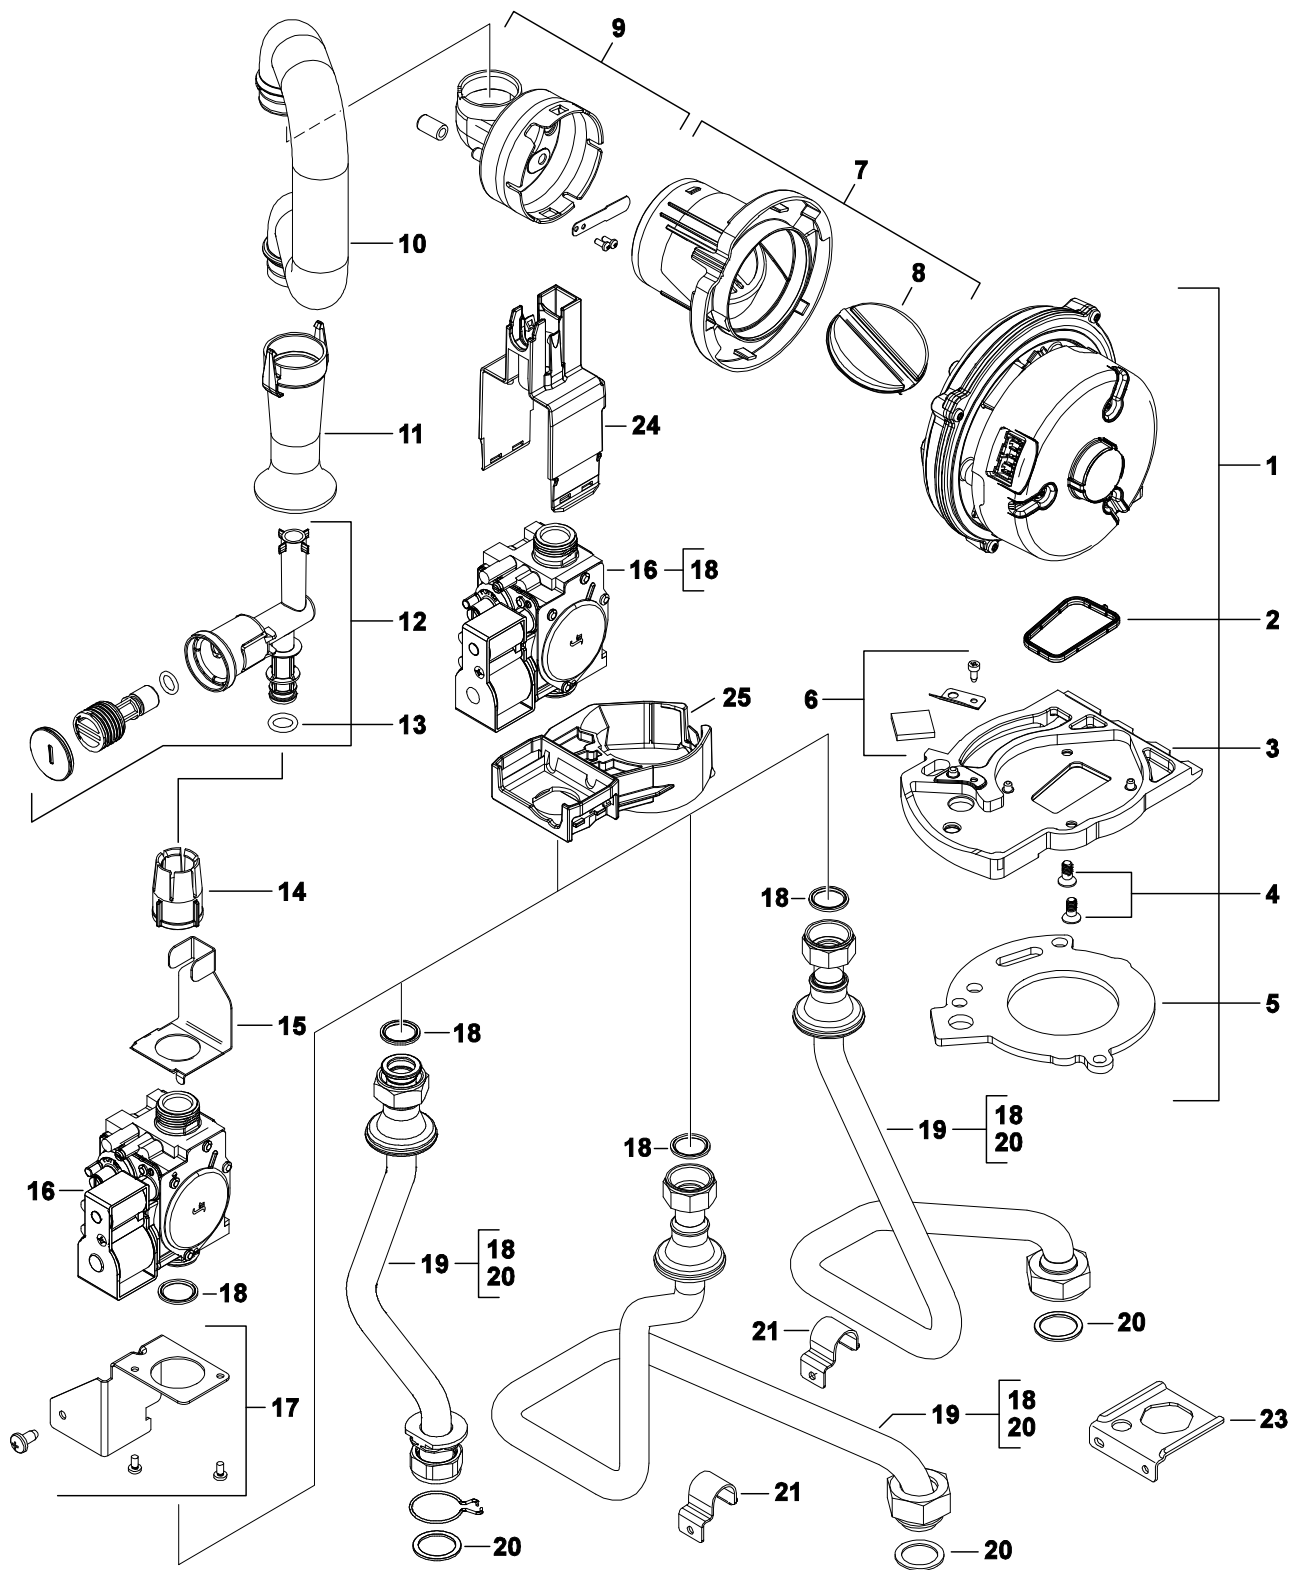

Ersatzteilliste
Spare parts list

8738891368.ac.l

Gasarmatur
Gas valve
Газовая арматура

4

GB072 14-24(K)